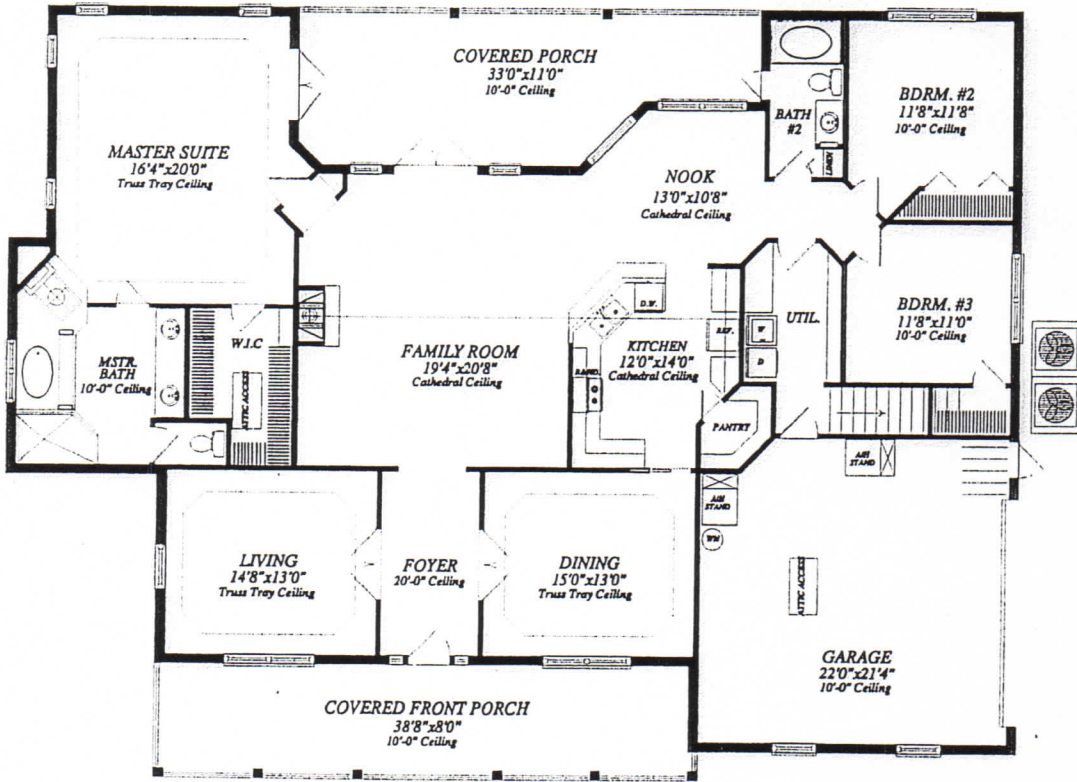

The Country Dove

SQUARE FOOTAGE: LIVING: 2618 * TOTAL: 3772 * OPTIONAL 2nd FLOOR: 472

Dove Enterprises
Contracting & Design Inc.
PO Box 217 Ocala, Florida 34478
Office #352-861-9190

3 Bedroom
2 Bath
Grand Stone Fireplace
3 Way Fireplace
Grand cathedral Ceiling
Optional Bonus Room with Siting/ Study Area