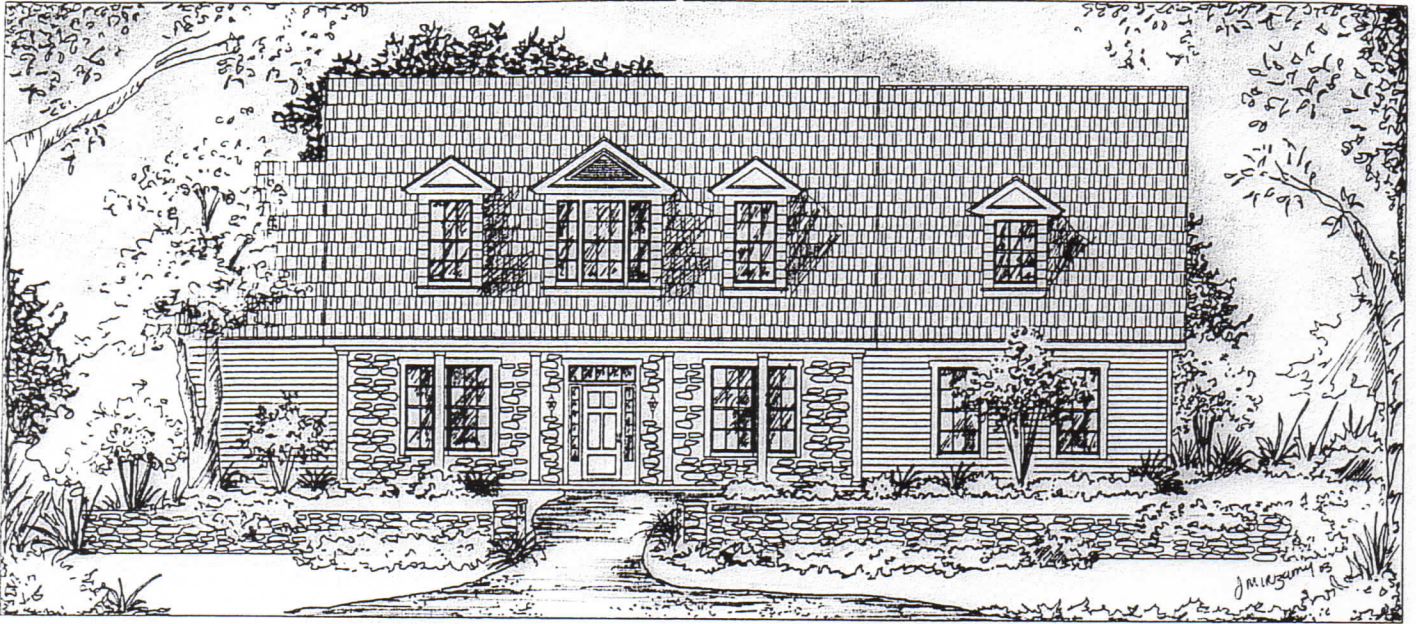

The Country Dove

SQUARE FOOTAGE: LIVING: 2618 * TOTAL: 3772 * OPTIONAL 2nd FLOOR: 472

Dove Enterprises
Contracting & Design Inc.
PO Box 217 Ocala, Florida 34478
Office #352-861-9190

3 Bedroom
2 Bath
Grand Stone Fireplace
3 Way Fireplace
Grand cathedral Ceiling
Optional Bonus Room with Siting/ Study Area