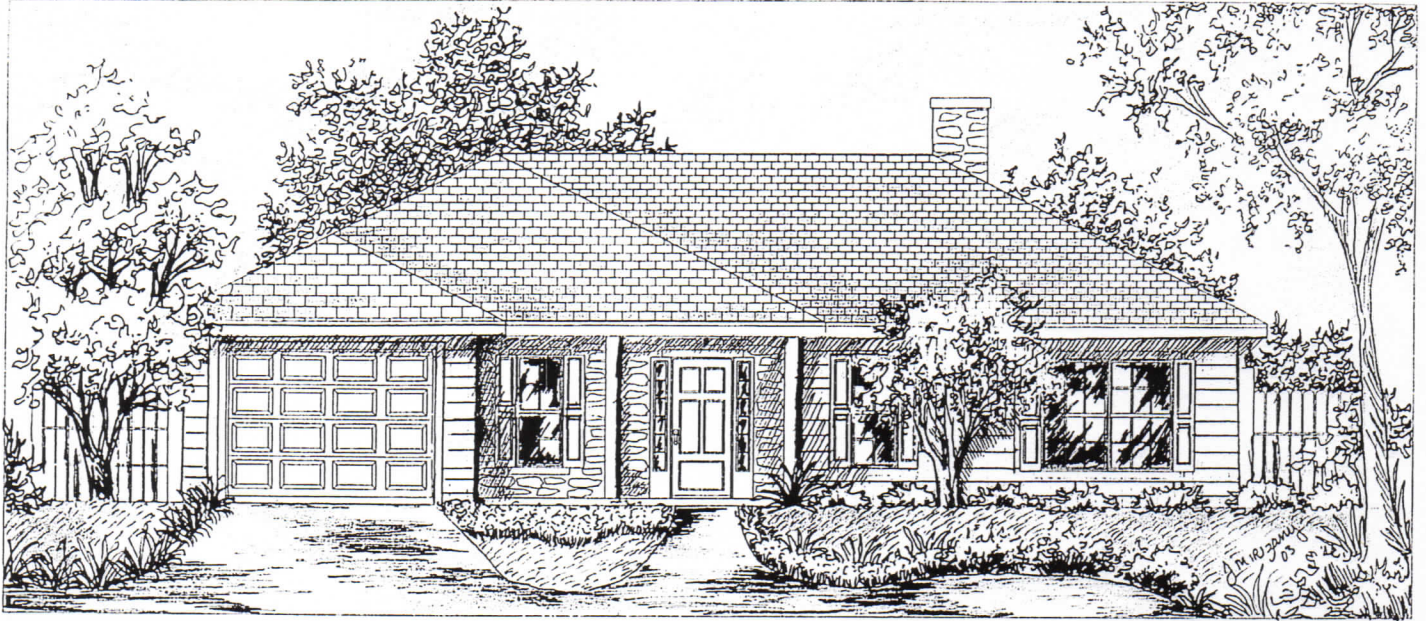

Dunlin II

SQUARE FOOTAGE: LIVING: 1328 * TOTAL: 1888

Dove Enterprises
Contracting & Design Inc.

PO Box 217 Ocala, Florida 34478
Office #352-861-9190

3 Bedroom
2 Bath
Grand Cathedral Ceiling
Optional Wood Burning Fireplace