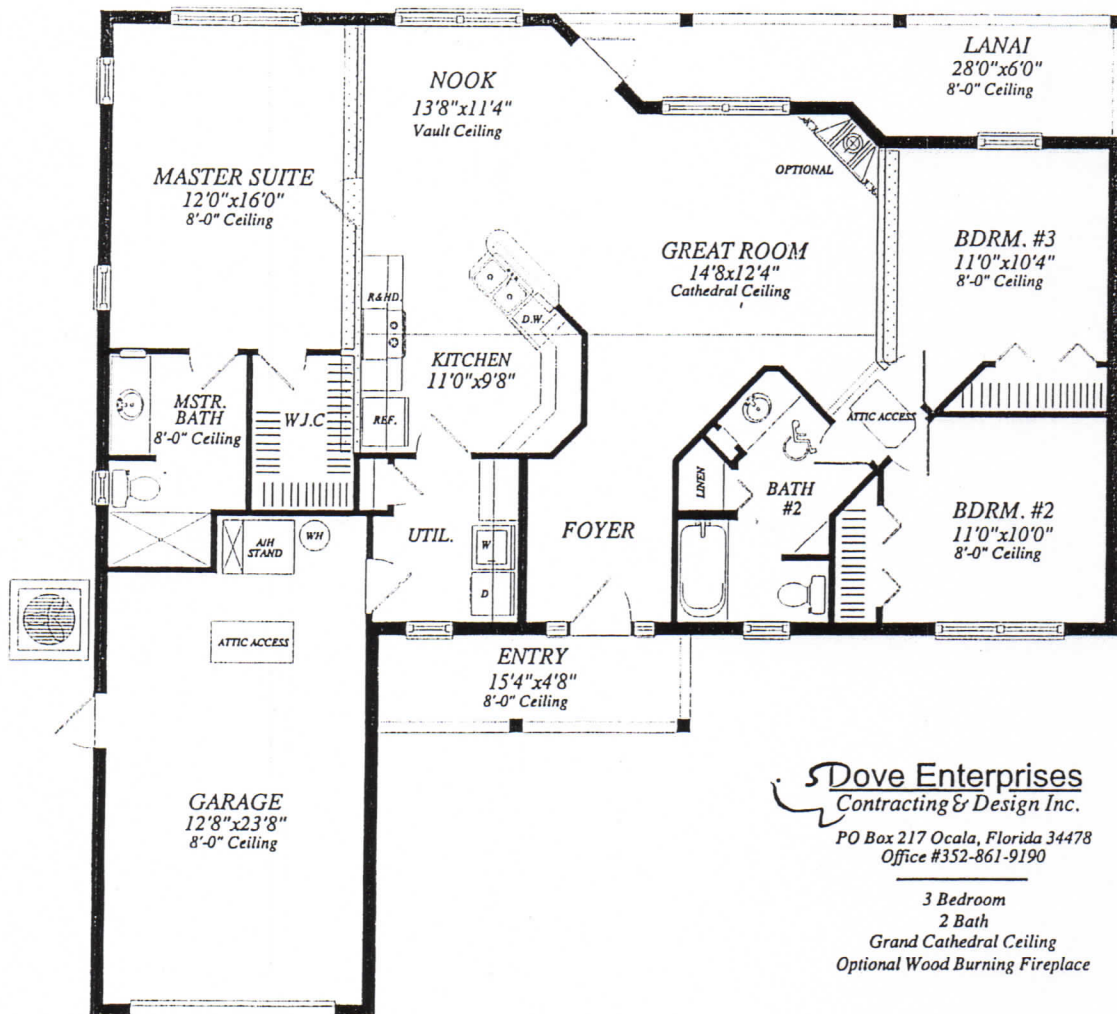

Dunlin II

SQUARE FOOTAGE: LIVING: 1328 * TOTAL: 1888

Dove Enterprises
Contracting & Design Inc.

PO Box 217 Ocala, Florida 34478
Office #352-861-9190

3 Bedroom
2 Bath
Grand Cathedral Ceiling
Optional Wood Burning Fireplace