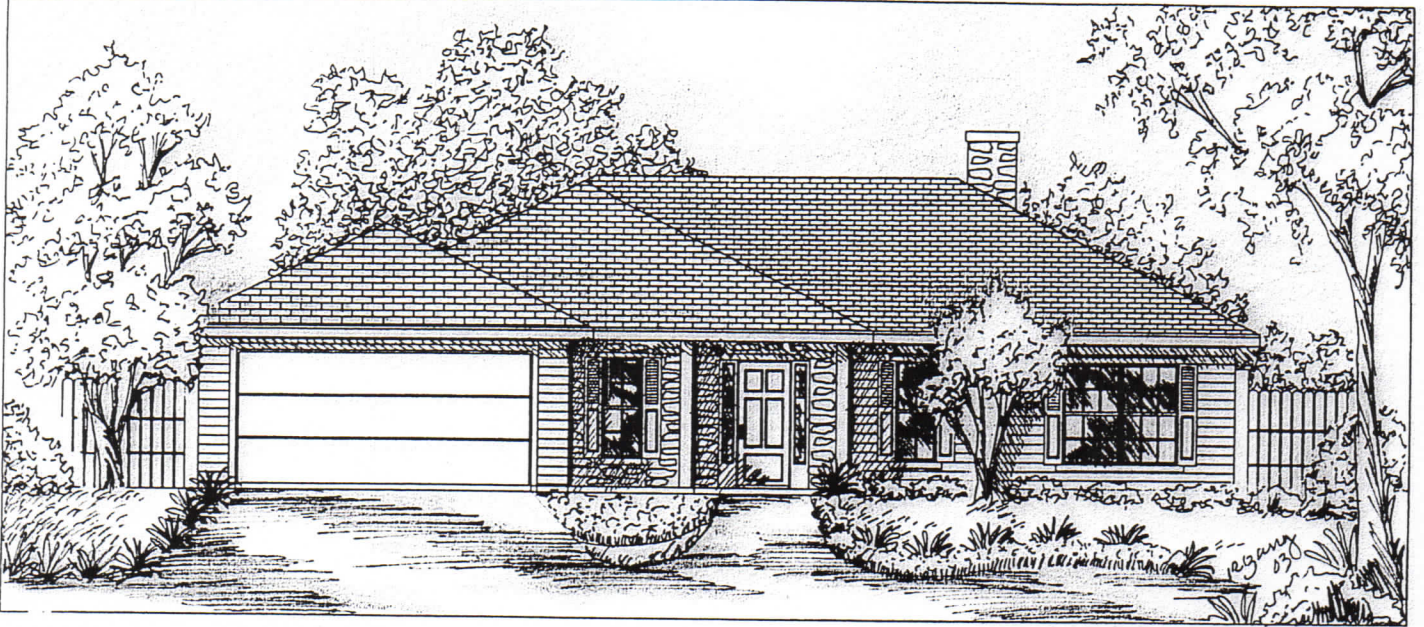

# Dunlin FL.

SQUARE FOOTAGE: LIVING: 1328 \* TOTAL: 2022

**Dove Enterprises**  
Contracting & Design Inc.

PO Box 217 Ocala, Florida 34478  
Office #352-861-9190

3 Bedroom  
2 Bath  
Grand Cathedral Ceiling  
Optional Wood Burning Fireplace