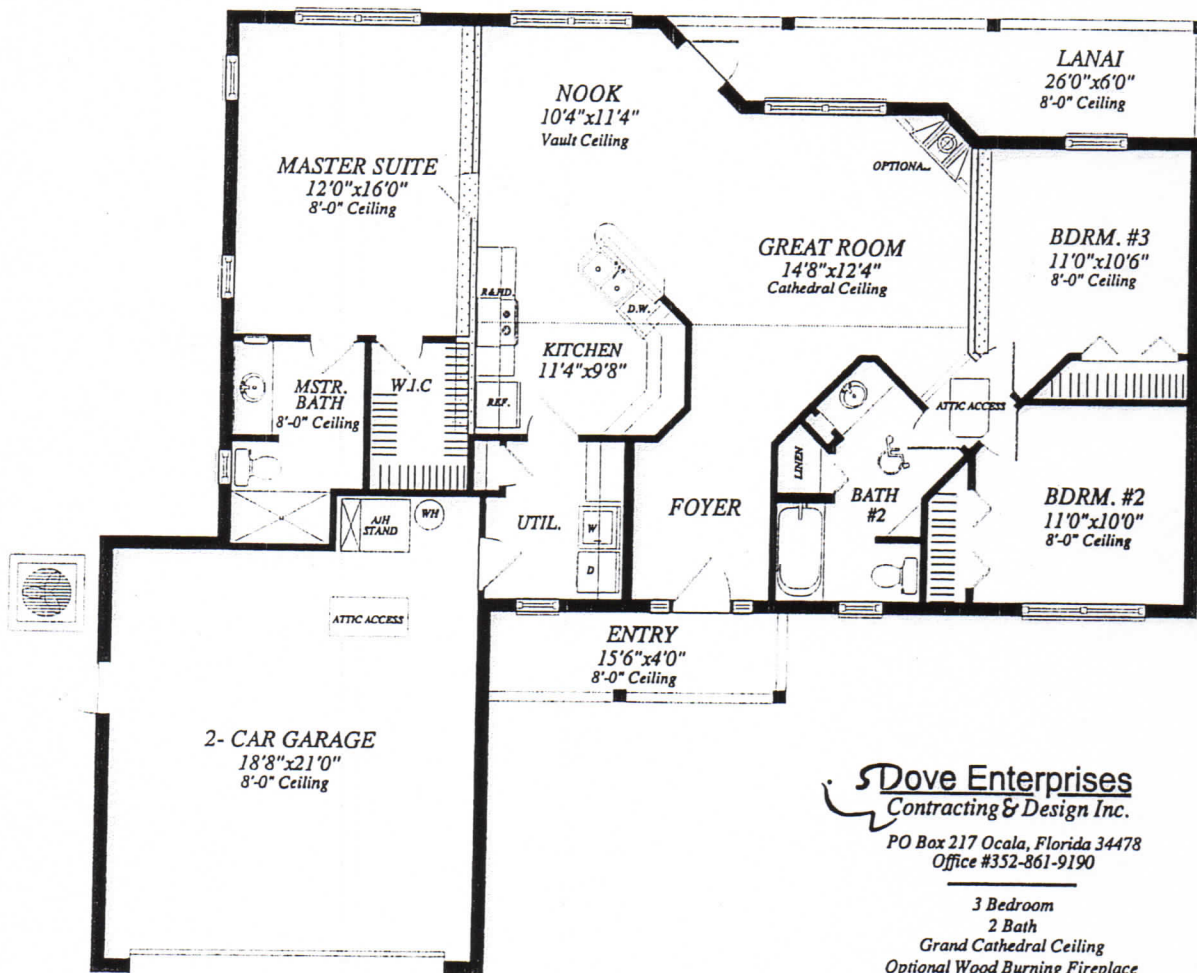

# Dunlin FL.

SQUARE FOOTAGE: LIVING: 1328 \* TOTAL: 2022

**Dove Enterprises**  
Contracting & Design Inc.

PO Box 217 Ocala, Florida 34478  
Office #352-861-9190

3 Bedroom  
2 Bath  
Grand Cathedral Ceiling  
Optional Wood Burning Fireplace