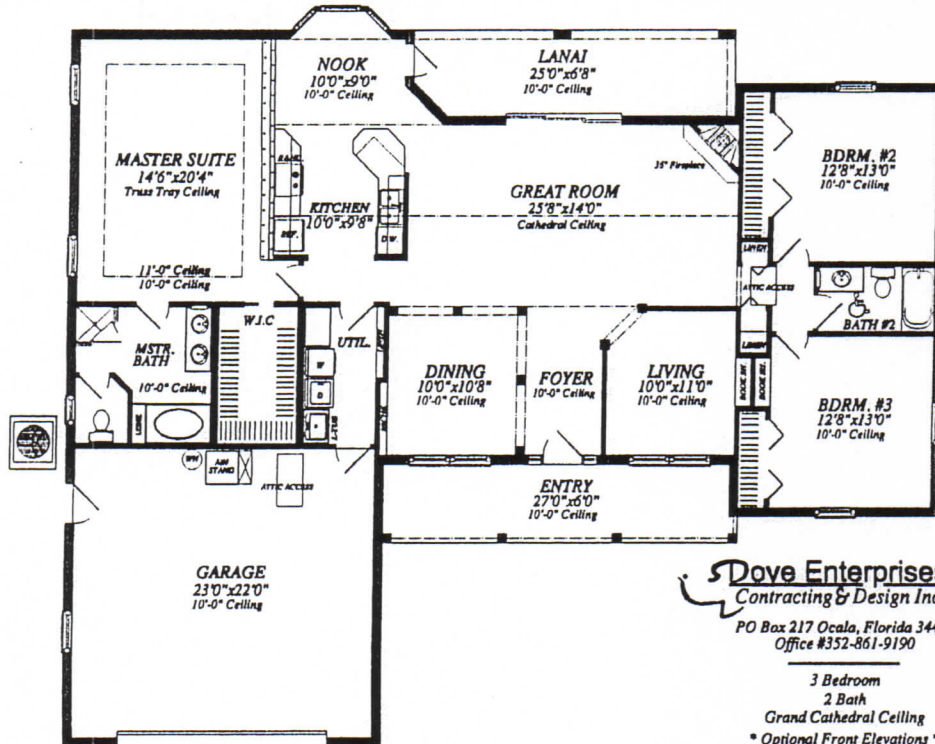

Elevation A

Elevation B

Elevation C

Elevation D

Dove Enterprises
 Contracting & Design Inc.
 PO Box 217 Ocala, Florida 34478
 Office #352-861-9190
 3 Bedroom
 2 Bath
 Grand Cathedral Ceiling
 * Optional Front Elevations *