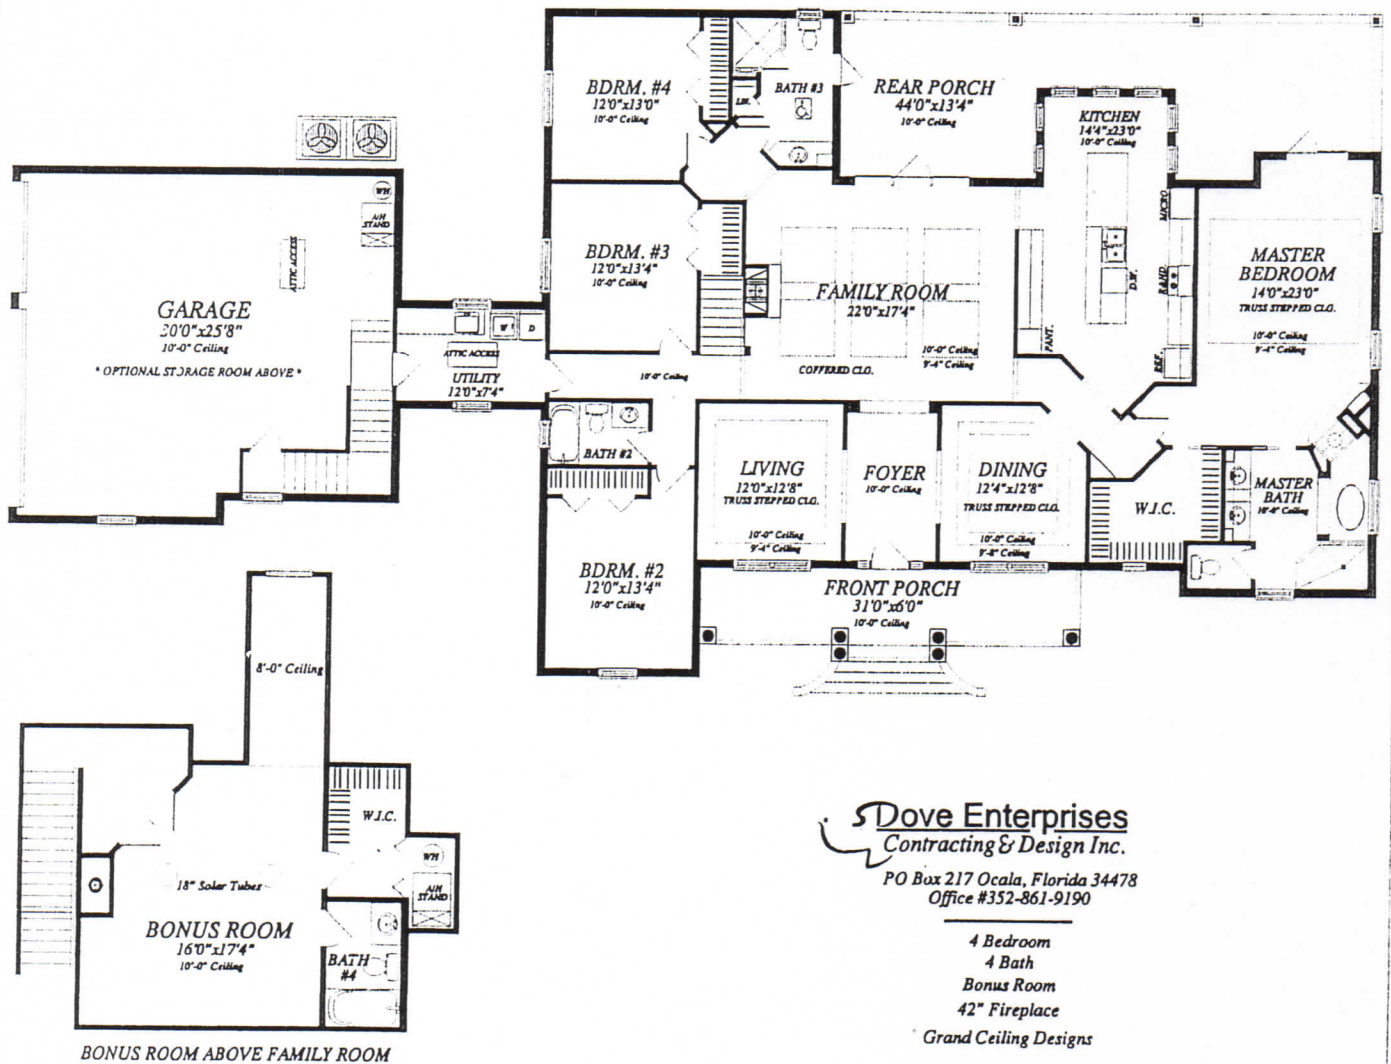

The Royal Tern

SQUARE FOOTAGE: LIVING: 2847 * BONUS: 527 * TOTAL: 4982
 OPTIONAL STORAGE: 311 * OPTIONAL TOTAL: 5293

Dove Enterprises
 Contracting & Design Inc.
 PO Box 217 Ocala, Florida 34478
 Office #352-861-9190

4 Bedroom
 4 Bath
 Bonus Room
 42" Fireplace
 Grand Ceiling Designs