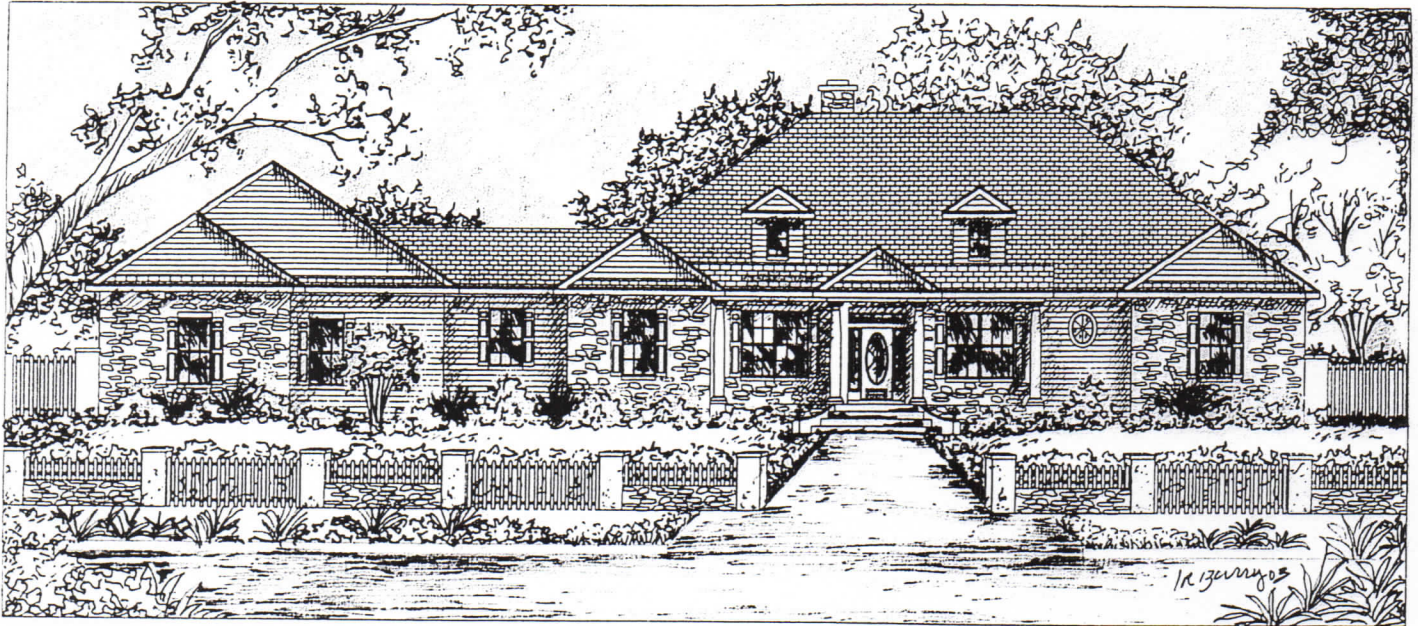

The Royal Tern

SQUARE FOOTAGE: LIVING: 2847 * BONUS: 527 * TOTAL: 4982
 OPTIONAL STORAGE: 311 * OPTIONAL TOTAL: 5293

Dove Enterprises
 Contracting & Design Inc.
 PO Box 217 Ocala, Florida 34478
 Office #352-861-9190

4 Bedroom
 4 Bath
 Bonus Room
 42" Fireplace
 Grand Ceiling Designs