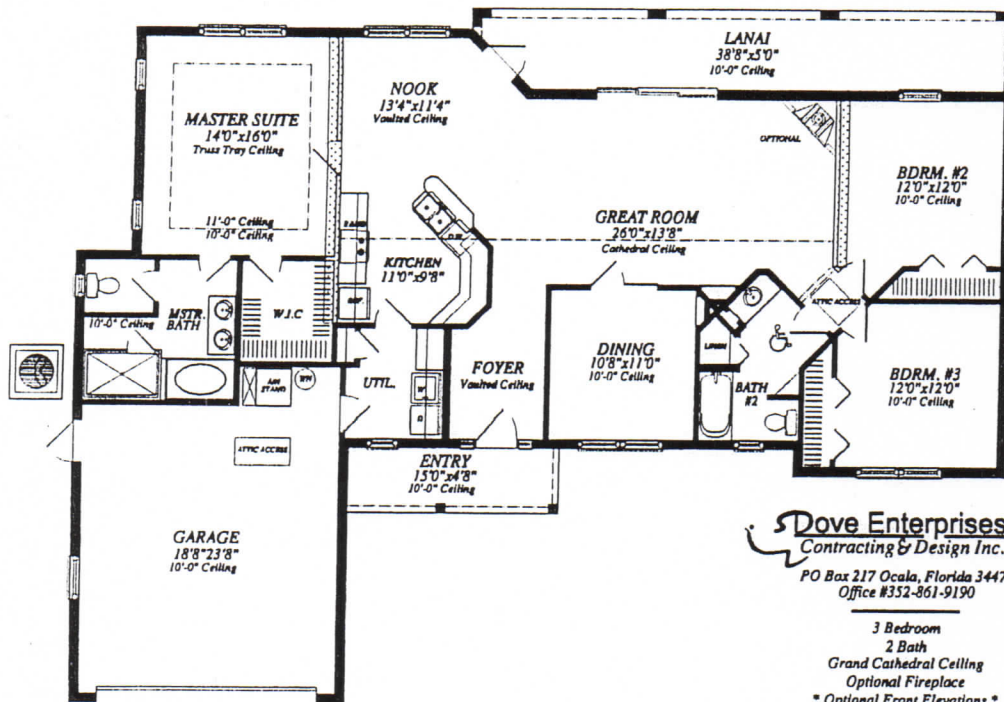

Elevation A

Elevation B

Elevation C

Elevation D

Dove Enterprises
 Contracting & Design Inc.
 PO Box 217 Ocala, Florida 34478
 Office #352-861-9190

3 Bedroom
 2 Bath
 Grand Cathedral Ceiling
 Optional Fireplace
 * Optional Front Elevations *